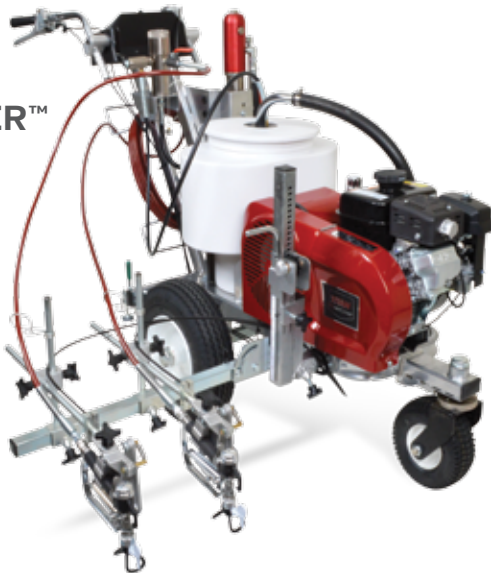

## STRIPING MACHINES

**POWRLINER™  
8955**

**POWRLINER™  
6955**

**POWRLINER™ 4955**

- 2 gun spray system
- Powered by dependable Honda Engines:  
Honda GX200 with low oil alert and electric start [PL8955]  
Honda GX160 with low oil alert and electric start [PL6955]
- Versatile gun bracket can be positioned to spray on left, right, front or rear of striper
- Precise pressure control from 400 psi to 3300 psi
- Max. Output = 2.25 GPM [model 6955], 2.50 GPM [model 8955]
- Cycle Rate = 55 per gallon [model 6955], 40 per gallon [model 8955]

PRODUCT #	DESCRIPTION	WEIGHT
T7160	PowrLiner 8955 2-Gun	255 lbs.
T7165	PowrLiner 6955 2-Gun	245 lbs.

\* Call for pricing

- Dependable Honda GX120 engine with low oil alert and pull start
- Fast, easy, tool-free convertibility to 2 hp Extended-Life DC electrical motor
- Versatile Smart Arm™ can be positioned to spray on left, right, front or rear of striper
- Precise pressure control from 400 psi to 3300 psi
- Max. Output = 1.5 GPM
- Cycle Rate = 87 per gallon
- Fully Adjustable, Dead-Lock Handlebars Standard

PRODUCT #	DESCRIPTION	WEIGHT
T7190	PowrLiner 4955 2-Gun	235 lbs.

\* Call for pricing

## POWRLINER™ 3500

- SealMaster's Best Seller
- Honda GX120 engine with low oil alert and pull start
- 0.75 GPM / 3300psi rated
- No piston rod, no packing kit
- Bead dispenser compatible
- Lazy Liner (ride-on driver) compatible