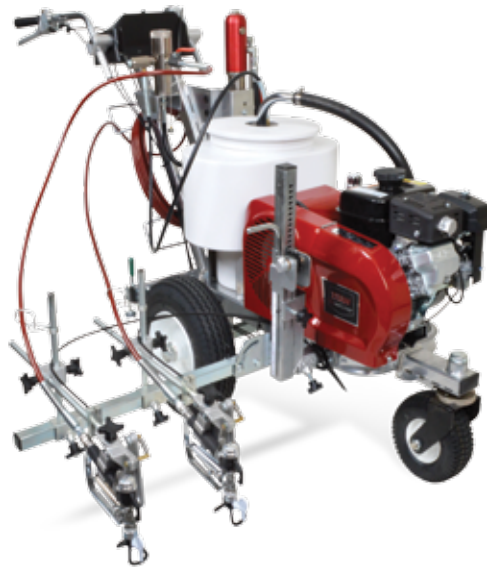

## STRIPING MACHINES

**POWRLINER™  
8955**

**POWRLINER™  
6955**

**POWRLINER™ 4955**

- 2 gun spray system
- Powered by dependable Honda Engines:  
Honda GX200 with low oil alert and electric start [PL8955]  
Honda GX160 with low oil alert and electric start [PL6955]
- Versatile gun bracket can be positioned to spray on left, right, front or rear of striper
- Precise pressure control from 400 psi to 3300 psi
- Max. Output = 2.25 GPM [model 6955], 2.50 GPM [model 8955]
- Cycle Rate = 55 per gallon [model 6955], 40 per gallon [model 8955]

PRODUCT #	DESCRIPTION	WEIGHT
T7160	PowrLiner 8955 2-Gun	255 lbs.
T7165	PowrLiner 6955 2-Gun	245 lbs.

\* Call for pricing

- Dependable Honda GX120 engine with low oil alert and pull start
- Fast, easy, tool-free convertibility to 2 hp Extended-Life DC electrical motor
- Versatile Smart Arm™ can be positioned to spray on left, right, front or rear of striper
- Precise pressure control from 400 psi to 3300 psi
- Max. Output = 1.5 GPM
- Cycle Rate = 87 per gallon
- Fully Adjustable, Dead-Lock Handlebars Standard

PRODUCT #	DESCRIPTION	WEIGHT
T7190	PowrLiner 4955 2-Gun	235 lbs.

\* Call for pricing

## POWRLINER™ 3500

- SealMaster's Best Seller
- Honda GX120 engine with low oil alert and pull start
- 0.75 GPM / 3300psi rated
- No piston rod, no packing kit
- Bead dispenser compatible
- Lazy Liner (ride-on driver) compatible