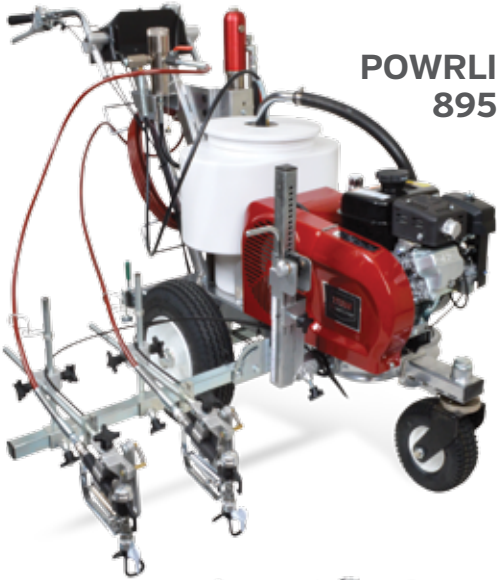

## STRIPING MACHINES

**POWRLINER™  
8955**

**POWRLINER™  
6955**

**POWRLINER™ 4955**

- 2 gun spray system
- Powered by dependable Honda Engines:  
Honda GX200 with low oil alert and electric start [PL8955]  
Honda GX160 with low oil alert and electric start [PL6955]
- Versatile gun bracket can be positioned to spray on left, right, front or rear of striper
- Precise pressure control from 400 psi to 3300 psi
- Max. Output = 2.25 GPM [model 6955], 2.50 GPM [model 8955]
- Cycle Rate = 55 per gallon [model 6955], 40 per gallon [model 8955]

PRODUCT #	DESCRIPTION	WEIGHT
T7160	PowrLiner 8955 2-Gun	255 lbs.
T7165	PowrLiner 6955 2-Gun	245 lbs.

\* Call for pricing

- Dependable Honda GX120 engine with low oil alert and pull start
- Fast, easy, tool-free convertibility to 2 hp Extended-Life DC electrical motor
- Versatile Smart Arm™ can be positioned to spray on left, right, front or rear of striper
- Precise pressure control from 400 psi to 3300 psi
- Max. Output = 1.5 GPM
- Cycle Rate = 87 per gallon
- Fully Adjustable, Dead-Lock Handlebars Standard

PRODUCT #	DESCRIPTION	WEIGHT
T7190	PowrLiner 4955 2-Gun	235 lbs.

\* Call for pricing

## POWRLINER™ 3500

- SealMaster's Best Seller
- Honda GX120 engine with low oil alert and pull start
- 0.75 GPM / 3300psi rated
- No piston rod, no packing kit
- Bead dispenser compatible
- Lazy Liner (ride-on driver) compatible