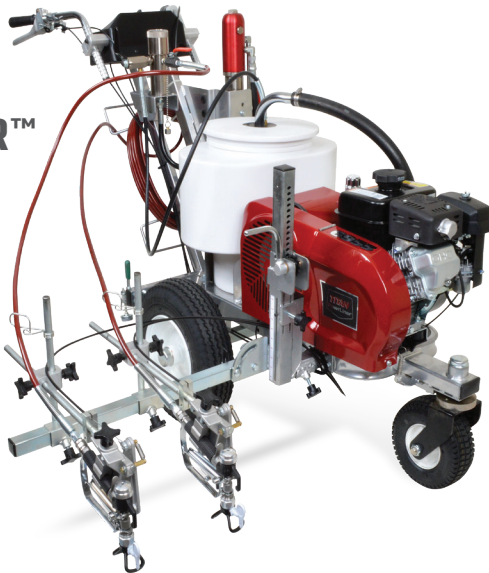

TITAN® STRIPING MACHINES

**POWRLINER™
8955**

**POWRLINER™
6955**

POWRLINER™ 4955

- 2 gun spray system
- Powered by dependable Honda Engines:
Honda GX200 with low oil alert and electric start [PL8955]
Honda GX160 with low oil alert and electric start [PL6955]
- Versatile gun bracket can be positioned to spray on left, right, front or rear of striper
- Precise pressure control from 400 psi to 3300 psi
- Max. Output = 2.25 GPM [model 6955], 2.50 GPM [model 8955]
- Cycle Rate = 55 per gallon [model 6955], 40 per gallon [model 8955]

- Dependable Honda GX120 engine with low oil alert and pull start
- Fast, easy, tool-free convertibility to 2 hp Extended-Life DC electrical motor
- Versatile Smart Arm™ can be positioned to spray on left, right, front or rear of striper
- Precise pressure control from 400 psi to 3300 psi
- Max. Output = 1.5 GPM
- Cycle Rate = 87 per gallon
- Fully Adjustable, Dead-Lock Handlebars Standard

GAMETIME FIELD MARKING PAINT

SEE PAGE 39

POWRLINER™ 3500

- SealMaster's Best Seller
- Honda GX120 engine with low oil alert and pull start
- 0.75 GPM / 3300psi rated
- No piston rod, no packing kit
- Bead dispenser compatible
- Lazy Liner [ride-on driver] compatible

PRODUCT #	DESCRIPTION	WEIGHT
T7171	PowrLiner 3500 1-Gun	142 lbs.

* Call for pricing

POWRLINER™ 850

FOR GRASS AND TURF SPORTS FIELDS
[WILL WORK FOR PAVEMENT TOO!]

- Lightweight design makes striping and stenciling easy and fast
- Perfect for any organization or municipal budget
- Removable gun for stenciling and general painting
- Adjustable pressure from 200-3000 psi
- Max. Output = .33 GPM