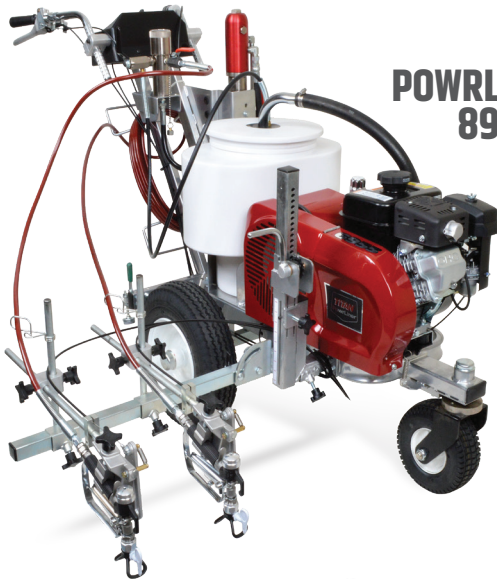

TITAN® STRIPING MACHINES

**POWRLINER™
8955**

**POWRLINER™
6955**

POWRLINER™ 4955

- 2 gun spray system
- Powered by dependable Honda Engines:
Honda GX200 with low oil alert and electric start [PL8955]
Honda GX160 with low oil alert and electric start [PL6955]
- Versatile gun bracket can be positioned to spray on left, right, front or rear of striper
- Precise pressure control from 400 psi to 3300 psi
- Max. Output = 2.25 GPM [model 6955], 2.50 GPM [model 8955]
- Cycle Rate = 55 per gallon [model 6955], 40 per gallon [model 8955]

- Dependable Honda GX120 engine with low oil alert and pull start
- Fast, easy, tool-free convertibility to 2 hp Extended-Life DC electrical motor
- Versatile Smart Arm™ can be positioned to spray on left, right, front or rear of striper
- Precise pressure control from 400 psi to 3300 psi
- Max. Output = 1.5 GPM
- Cycle Rate = 87 per gallon
- Fully Adjustable, Dead-Lock Handlebars Standard

GAMETIME FIELD MARKING PAINT

SEE PAGE 39

POWRLINER™ 3500

- SealMaster's Best Seller
- Honda GX120 engine with low oil alert and pull start
- 0.75 GPM / 3300psi rated
- No piston rod, no packing kit
- Bead dispenser compatible
- Lazy Liner [ride-on driver] compatible

PRODUCT #	DESCRIPTION	WEIGHT
T7171	PowrLiner 3500 1-Gun	142 lbs.

* Call for pricing

POWRLINER™ 850

FOR GRASS AND TURF SPORTS FIELDS
[WILL WORK FOR PAVEMENT TOO!]

- Lightweight design makes striping and stenciling easy and fast
- Perfect for any organization or municipal budget
- Removable gun for stenciling and general painting
- Adjustable pressure from 200-3000 psi
- Max. Output = .33 GPM