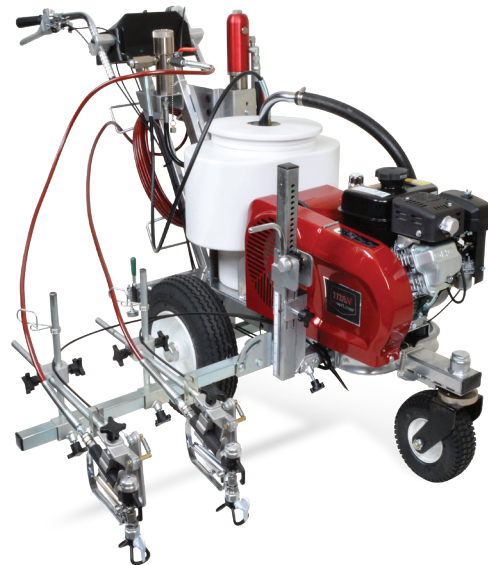

TITAN® STRIPING MACHINES

**POWRLINER™
8955**

**POWRLINER™
6955**

POWRLINER™ 4955

- 2 gun spray system
- Powered by dependable Honda Engines:
Honda GX200 with low oil alert and electric start [PL8955]
Honda GX160 with low oil alert and electric start [PL6955]
- Versatile gun bracket can be positioned to spray on left, right, front or rear of striper
- Precise pressure control from 400 psi to 3300 psi
- Max. Output = 2.25 GPM [model 6955], 2.50 GPM [model 8955]
- Cycle Rate = 55 per gallon [model 6955], 40 per gallon [model 8955]

- Dependable Honda GX120 engine with low oil alert and pull start
- Fast, easy, tool-free convertibility to 2 hp Extended-Life DC electrical motor
- Versatile Smart Arm™ can be positioned to spray on left, right, front or rear of striper
- Precise pressure control from 400 psi to 3300 psi
- Max. Output = 1.5 GPM
- Cycle Rate = 87 per gallon
- Fully Adjustable, Dead-Lock Handlebars Standard

GAMETIME FIELD MARKING PAINT

SEE PAGE 39

POWRLINER™ 3500

- SealMaster's Best Seller
- Honda GX120 engine with low oil alert and pull start
- 0.75 GPM / 3300psi rated
- No piston rod, no packing kit
- Bead dispenser compatible
- Lazy Liner [ride-on driver] compatible

PRODUCT #	DESCRIPTION	WEIGHT
T7171	PowrLiner 3500 1-Gun	142 lbs.

* Call for pricing

POWRLINER™ 850

FOR GRASS AND TURF SPORTS FIELDS
[WILL WORK FOR PAVEMENT TOO!]

- Lightweight design makes striping and stenciling easy and fast
- Perfect for any organization or municipal budget
- Removable gun for stenciling and general painting
- Adjustable pressure from 200-3000 psi
- Max. Output = .33 GPM